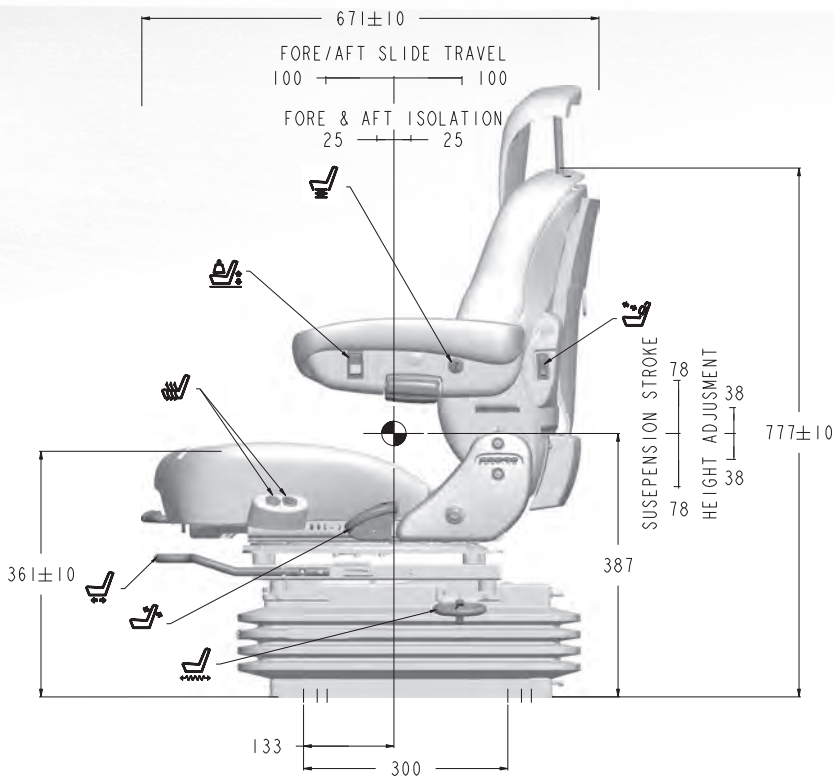

AGRICULTURE

SERIES D5590

The D5590 stands as the pinnacle of health and comfort technology for agriculture applications. The premium comfort features of the 5500 seat top married with the advanced LP air ActiveVRS suspension provide the ultimate in-cab experience for medium to large agriculture equipment.

*D5590 MODEL SHOWN

	SERIES NUMBER	D5590	D5590
	PART NUMBER	SA34373.175	SA37232.185
SEAT TOP	Backrest recline adjust	•	•
	Cut & sew fabric cushions	•	–
	Cut & sew leather cushions	–	•
	Integrated adjustable upper backrest	•	•
	Seat cushion length and angle adjust	•	•
	Heated cushions	•	–
	Heat & ventilation system	–	•
	Electric air lumbar	•	•
SUSPENSION	"Active VRS" rheological air suspension	•	•
	Active ride control	•	•
	Suspension stroke 156mm	•	•
	Auto height/weight adjust	•	•
	Operator weight range 45-200 kg	•	•
	Integrated fore/aft isolator	•	•
Lateral isolator module	○	○	
OTHER FEATURES	Fully adjustable armrests	•	•
	Armrest mounted suspension control	•	•
	Swivel adjust - 24 deg L, 24 deg R	•	•
	Fore/aft slide adjust 200mm travel	•	•
	Operator presence switch	•	•
	Seat belt	○	○
	Document holder	○	○
	Universal multi-fix adaptor plate	•	•

• STANDARD ○ DEALER FIT OPTION

- DAMPING ADJUSTMENT
- SEAT HEATER CONTROL
- RECLINE ADJUSTMENT
- HEIGHT/WEIGHT ADJUSTMENT
- CUSHION, FORE & AFT ADJUSTMENT
- LUMBAR ADJUSTMENT
- ISOLATION, FORE & AFT CONTROL
- SWIVEL ADJUSTMENT
- FORE & AFT SLIDE TRAVEL ADJUSTMENT
- CUSHION TILT ADJUSTMENT