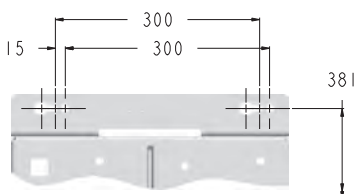

SERIES NUMBER	D5590	D5590
	PART NUMBER	SA34373.175	SA37232.185
SEAT TOP	Backrest recline adjust	•	•
	Cut & sew fabric cushions	•	–
	Cut & sew leather cushions	–	•
	Integrated adjustable upper backrest	•	•
	Seat cushion length and angle adjust	•	•
	Heated cushions	•	–
	Heat & ventilation system	–	•
	Electric air lumbar	•	•
SUSPENSION	"Active VRS" rheological air suspension	•	•
	Active ride control	•	•
	Suspension stroke 156mm	•	•
	Auto height/weight adjust	•	•
	Operator weight range 45-200 kg	•	•
	Integrated fore/aft isolator	•	•
Lateral isolator module	○	○	
OTHER FEATURES	Fully adjustable armrests	•	•
	Armrest mounted suspension control	•	•
	Swivel adjust - 24 deg L, 24 deg R	•	•
	Fore/aft slide adjust 200mm travel	•	•
	Operator presence switch	•	•
	Seat belt	○	○
	Document holder	○	○
	Universal multi-fix adaptor plate	•	•

• STANDARD ○ DEALER FIT OPTION

- DAMPING ADJUSTMENT
- SEAT HEATER CONTROL
- RECLINE ADJUSTMENT
- HEIGHT/WEIGHT ADJUSTMENT
- CUSHION, FORE & AFT ADJUSTMENT
- LUMBAR ADJUSTMENT
- ISOLATION, FORE & AFT CONTROL
- SWIVEL ADJUSTMENT
- FORE & AFT SLIDE TRAVEL ADJUSTMENT
- CUSHION TILT ADJUSTMENT