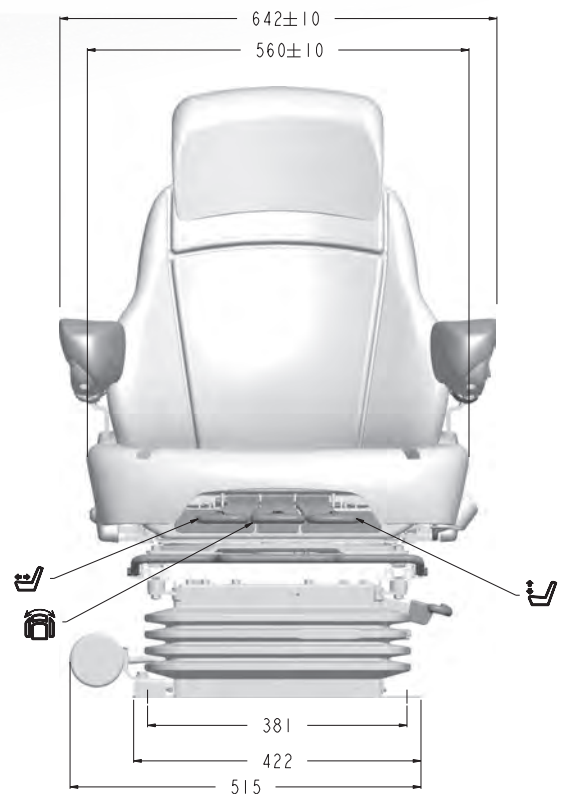

AGRICULTURE

SERIES D5590

The D5590 stands as the pinnacle of health and comfort technology for agriculture applications. The premium comfort features of the 5500 seat top married with the advanced LP air ActiveVRS suspension provide the ultimate in-cab experience for medium to large agriculture equipment.

*D5590 MODEL SHOWN

	SERIES NUMBER	D5590	D5590
	PART NUMBER	SA34373.175	SA37232.185
SEAT TOP	Backrest recline adjust	•	•
	Cut & sew fabric cushions	•	–
	Cut & sew leather cushions	–	•
	Integrated adjustable upper backrest	•	•
	Seat cushion length and angle adjust	•	•
	Heated cushions	•	–
	Heat & ventilation system	–	•
	Electric air lumbar	•	•
SUSPENSION	"Active VRS" rheological air suspension	•	•
	Active ride control	•	•
	Suspension stroke 156mm	•	•
	Auto height/weight adjust	•	•
	Operator weight range 45-200 kg	•	•
	Integrated fore/aft isolator	•	•
Lateral isolator module	○	○	
OTHER FEATURES	Fully adjustable armrests	•	•
	Armrest mounted suspension control	•	•
	Swivel adjust - 24 deg L, 24 deg R	•	•
	Fore/aft slide adjust 200mm travel	•	•
	Operator presence switch	•	•
	Seat belt	○	○
	Document holder	○	○
	Universal multi-fix adaptor plate	•	•

• STANDARD ○ DEALER FIT OPTION

- DAMPING ADJUSTMENT
- SEAT HEATER CONTROL
- RECLINE ADJUSTMENT
- HEIGHT/WEIGHT ADJUSTMENT
- CUSHION, FORE & AFT ADJUSTMENT
- LUMBAR ADJUSTMENT
- ISOLATION, FORE & AFT CONTROL
- SWIVEL ADJUSTMENT
- FORE & AFT SLIDE TRAVEL ADJUSTMENT
- CUSHION TILT ADJUSTMENT