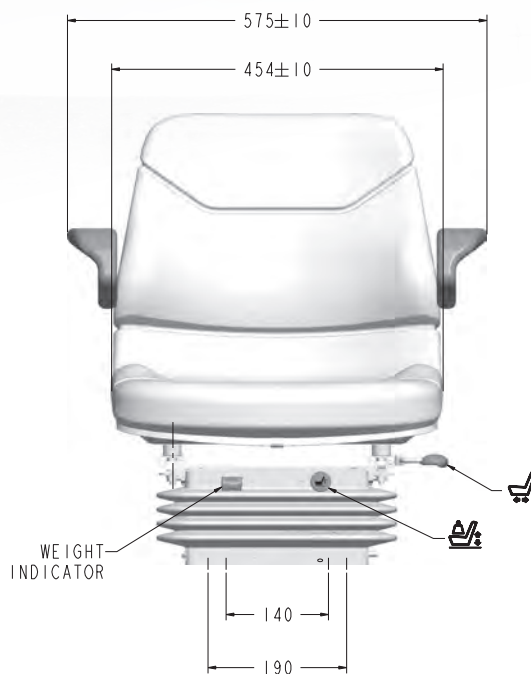

AGRICULTURE

SERIES 930

The 930 offers a durable, one-piece seat cushion and steel pan with compact air suspension for the excellent vibration mitigation in compact applications.

*930 MODEL SHOWN

	SERIES NUMBER	930	930	930
	PART NUMBER	SA20442	SA20442.400	SA26410.400
SEAT TOP	Fixed backrest non-recline	•	•	•
	Black PVC cushions	•	–	–
	Fabriform cushions (pour in place)	–	•	•
SUSPENSION	Compact air	•	•	•
	Suspension stroke 130mm	•	•	•
	Manual weight adjust 45- 180kg	•	•	•
	Height adjust 60mm	•	•	•
	Fixed shock absorber	•	•	•
OTHER FEATURES	Armrests - tilt-up	•	•	•
	Fore/aft slide adjust 152mm travel	•	•	•
	Combined slide/fore aft isolator	◦	◦	•
	Operator presence switch	◦	◦	◦
	Seat belt	◦	◦	◦
Document holder	◦	◦	◦	

• STANDARD ◦ DEALER FIT OPTION

FORE & AFT SLIDE TRAVEL ADJUSTMENT

HEIGHT/WEIGHT ADJUSTMENT