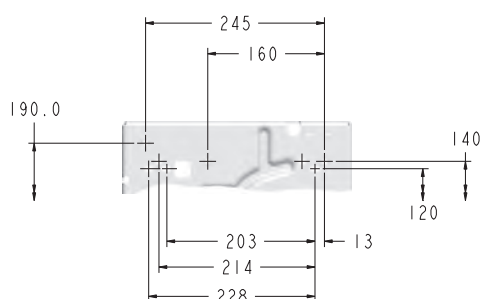

AGRICULTURE

SERIES 930

The 930 offers a durable, one-piece seat cushion and steel pan with compact air suspension for the excellent vibration mitigation in compact applications.

*930 MODEL SHOWN

	SERIES NUMBER	930	930	930
	PART NUMBER	SA20442	SA20442.400	SA26410.400
SEAT TOP	Fixed backrest non-recline	•	•	•
	Black PVC cushions	•	–	–
	Fabriform cushions (pour in place)	–	•	•
SUSPENSION	Compact air	•	•	•
	Suspension stroke 130mm	•	•	•
	Manual weight adjust 45- 180kg	•	•	•
	Height adjust 60mm	•	•	•
	Fixed shock absorber	•	•	•
OTHER FEATURES	Armrests - tilt-up	•	•	•
	Fore/aft slide adjust 152mm travel	•	•	•
	Combined slide/fore aft isolator	◦	◦	•
	Operator presence switch	◦	◦	◦
	Seat belt	◦	◦	◦
Document holder	◦	◦	◦	

• STANDARD ◦ DEALER FIT OPTION

FORE & AFT SLIDE TRAVEL ADJUSTMENT

HEIGHT/WEIGHT ADJUSTMENT