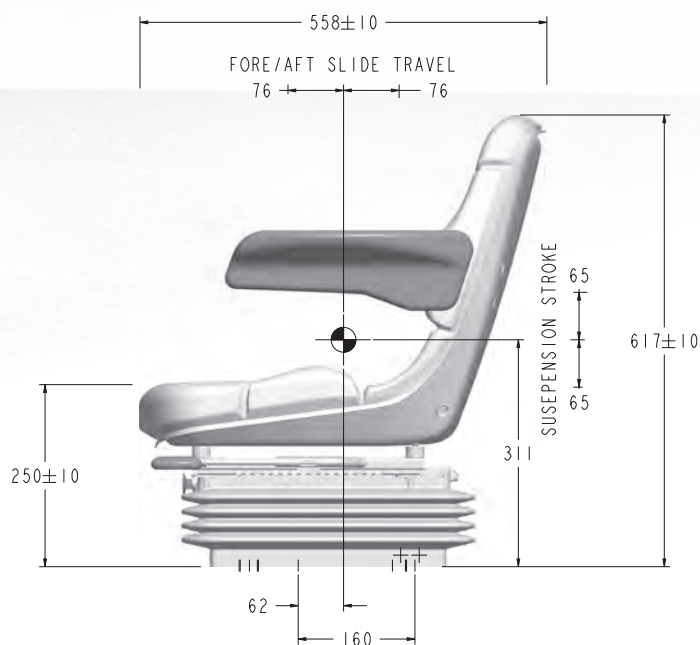

AGRICULTURE

SERIES 930

The 930 offers a durable, one-piece seat cushion and steel pan with compact air suspension for the excellent vibration mitigation in compact applications.

*930 MODEL SHOWN

	SERIES NUMBER	930	930	930
	PART NUMBER	SA20442	SA20442.400	SA26410.400
SEAT TOP	Fixed backrest non-recline	•	•	•
	Black PVC cushions	•	–	–
	Fabriform cushions (pour in place)	–	•	•
SUSPENSION	Compact air	•	•	•
	Suspension stroke 130mm	•	•	•
	Manual weight adjust 45- 180kg	•	•	•
	Height adjust 60mm	•	•	•
	Fixed shock absorber	•	•	•
OTHER FEATURES	Armrests - tilt-up	•	•	•
	Fore/aft slide adjust 152mm travel	•	•	•
	Combined slide/fore aft isolator	◦	◦	•
	Operator presence switch	◦	◦	◦
	Seat belt	◦	◦	◦
Document holder	◦	◦	◦	

• STANDARD ◦ DEALER FIT OPTION

FORE & AFT SLIDE TRAVEL ADJUSTMENT

HEIGHT/WEIGHT ADJUSTMENT