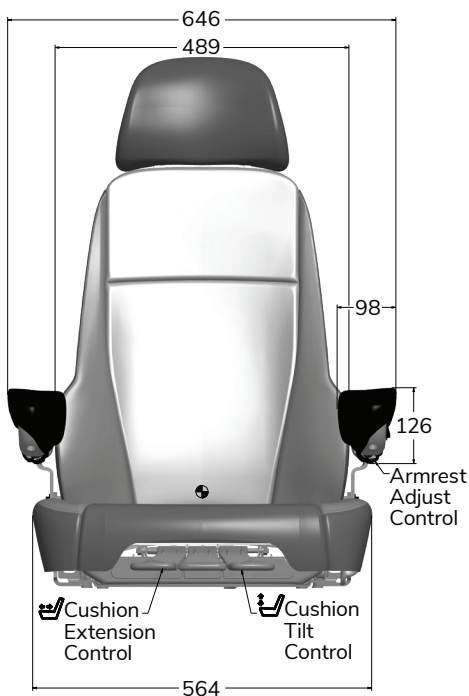

8500

WORK HARD. WORK COMFORTABLY.

APPLICATION

Medium to large agricultural, construction and industrial equipment

FEATURES

- Comfort contoured Fabriform foam seat and back cushions
- Ergonomic contoured steel seat and back pans
- High backrest
- Recliner (single locking)
- Fully adjustable armrests

OPTIONS

- 2-point seat belt
- Recliner (dual locking)
- 3 or 4-point restraint system (must have dual locking recliners)
- Mechanical lumbar
- Electric air lumbar
- Heated cushions
- Heat & ventilation system
- Swivel
- Operator presence switch
- Height adjustable articulating headrest
- Seat cushion tilt and extension
- Extra wide seat cushion (560mm)
- Cut & sew cushions
- Logoed backrest or headrest
- Document holder
- Available in a variety of trims and colors

SEARS
SEATING

WORK HARD. WORK COMFORTABLY.

8500
SEAT TOP