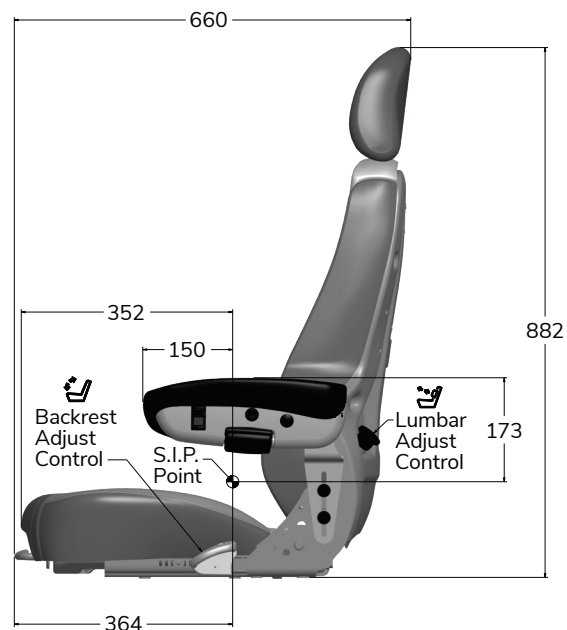

8500

WORK HARD. WORK COMFORTABLY.

APPLICATION

Medium to large agricultural, construction and industrial equipment

FEATURES

- Comfort contoured Fabriform foam seat and back cushions
- Ergonomic contoured steel seat and back pans
- High backrest
- Recliner (single locking)
- Fully adjustable armrests

OPTIONS

- 2-point seat belt
- Recliner (dual locking)
- 3 or 4-point restraint system (must have dual locking recliners)
- Mechanical lumbar
- Electric air lumbar
- Heated cushions
- Heat & ventilation system
- Swivel
- Operator presence switch
- Height adjustable articulating headrest
- Seat cushion tilt and extension
- Extra wide seat cushion (560mm)
- Cut & sew cushions
- Logoed backrest or headrest
- Document holder
- Available in a variety of trims and colors

SEARS
SEATING

WORK HARD. WORK COMFORTABLY.

8500
SEAT TOP