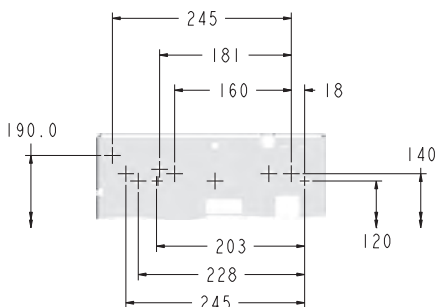

SERIES NUMBER	608	708	908	908
	PART NUMBER	SA20453	SA20489	SA22276	SA20459.400
SEAT TOP	Fixed backrest non-recline	•	•	•	•
	Black PVC cushions	•	•	•	–
	Fabriform cushions (pour in place)	–	–	–	•
SUSPENSION	Compact mechanical	•	•	•	•
	Suspension stroke 130mm	•	•	•	•
	Manual weight adjust 45- 130kg	•	•	•	•
	Height adjust 60mm	•	•	•	•
	Fixed shock absorber	•	•	•	•
OTHER FEATURES	Armrests - tilt-up	–	–	•	•
	Fore/aft slide adjust 152mm travel	•	•	•	•
	Combined slide/ fore aft isolator	○	○	○	○
	Operator presence switch	○	○	○	○
	Seat belt	○	○	○	○
Document holder	○	○	○	○	

• STANDARD ○ DEALER FIT OPTION

- FORE & AFT SLIDE TRAVEL ADJUSTMENT
- HEIGHT ADJUSTMENT
- WEIGHT ADJUSTMENT