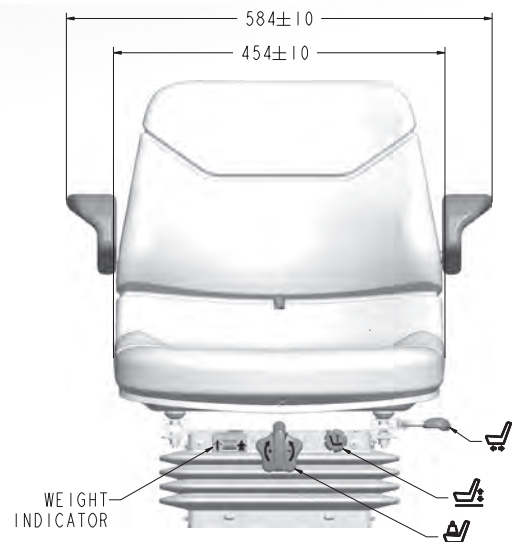

SERIES NUMBER	608	708	908	908
	PART NUMBER	SA20453	SA20489	SA22276	SA20459.400
SEAT TOP	Fixed backrest non-recline	•	•	•	•
	Black PVC cushions	•	•	•	–
	Fabriform cushions (pour in place)	–	–	–	•
SUSPENSION	Compact mechanical	•	•	•	•
	Suspension stroke 130mm	•	•	•	•
	Manual weight adjust 45- 130kg	•	•	•	•
	Height adjust 60mm	•	•	•	•
	Fixed shock absorber	•	•	•	•
OTHER FEATURES	Armrests - tilt-up	–	–	•	•
	Fore/aft slide adjust 152mm travel	•	•	•	•
	Combined slide/ fore aft isolator	○	○	○	○
	Operator presence switch	○	○	○	○
	Seat belt	○	○	○	○
Document holder	○	○	○	○	

• STANDARD ○ DEALER FIT OPTION

- FORE & AFT SLIDE TRAVEL ADJUSTMENT
- HEIGHT ADJUSTMENT
- WEIGHT ADJUSTMENT