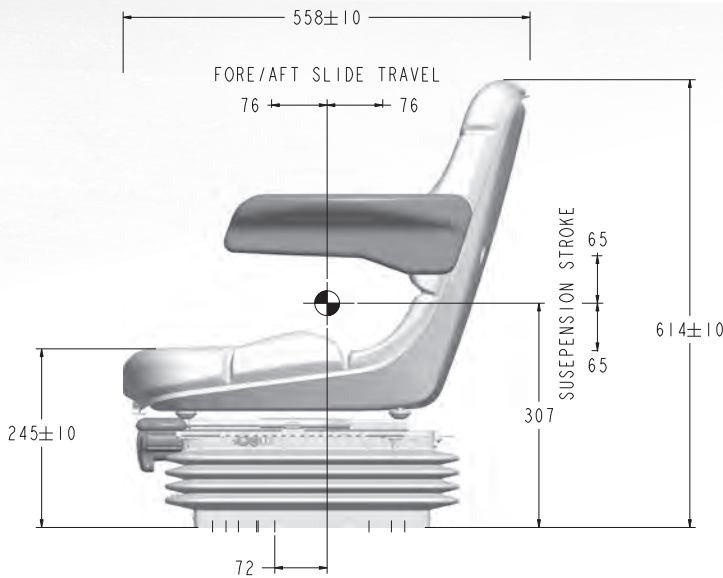

# SERIES 608/708/908

This ergonomically contoured, one-piece cushion and steel back pan is the last word in reliability. Paired with our high performance mechanical suspension, this seat absorbs shock to keep operators healthy and comfortable.

\*908 MODEL SHOWN

	SERIES NUMBER	608	708	908	908
	PART NUMBER	SA20453	SA20489	SA22276	SA20459.400
SEAT TOP	Fixed backrest non-recline	•	•	•	•
	Black PVC cushions	•	•	•	–
	Fabriform cushions (pour in place)	–	–	–	•
SUSPENSION	Compact mechanical	•	•	•	•
	Suspension stroke 130mm	•	•	•	•
	Manual weight adjust 45- 130kg	•	•	•	•
	Height adjust 60mm	•	•	•	•
	Fixed shock absorber	•	•	•	•
OTHER FEATURES	Armrests - tilt-up	–	–	•	•
	Fore/aft slide adjust 152mm travel	•	•	•	•
	Combined slide/ fore aft isolator	○	○	○	○
	Operator presence switch	○	○	○	○
	Seat belt	○	○	○	○
Document holder	○	○	○	○	

• STANDARD ○ DEALER FIT OPTION

- FORE & AFT SLIDE TRAVEL ADJUSTMENT
- HEIGHT ADJUSTMENT
- WEIGHT ADJUSTMENT