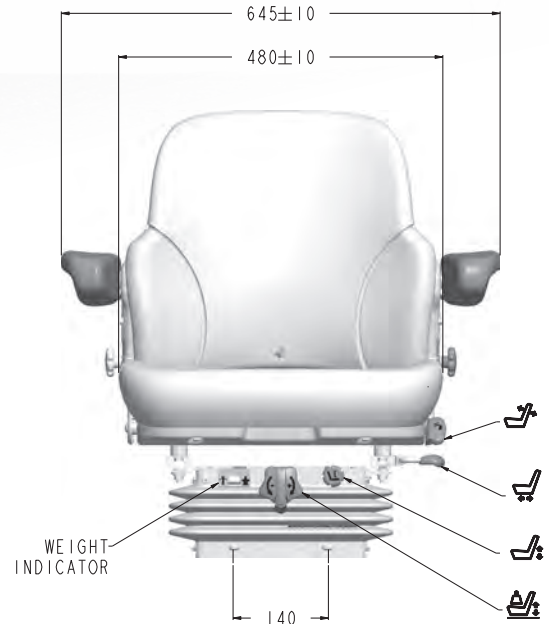

AGRICULTURE

SERIES 3008

The versatile series 3008 suspension seat top offers high-performing comfort features in a cost effective package. Complete with the durable compact mechanical suspension the 3008 is designed to absorb shock and keep drivers healthy and comfortable.

*3008 MODEL SHOWN

	SERIES NUMBER	3008	3008	3008
	PART NUMBER	SA20464.100	SA24121.400	SA20464.102
SEAT TOP	Backrest recline adjustment	•	•	•
	Black PVC cushions	•	–	–
	Fabriform cushions (pour in place)	–	•	•
	Lumbar - mechanical	•	•	•
SUSPENSION	Compact Mechanical	•	•	•
	Suspension stroke 130mm	•	•	•
	Manual weight adjust 45- 130kg	•	•	•
	Height adjust 60mm	•	•	•
OTHER FEATURES	Fixed shock absorber	•	•	•
	Armrests - tilt-up and height adjust	•	•	•
	Fore/aft slide adjust 152mm travel	•	•	•
	Combined slide/fore aft isolator	○	○	•
	Operator presence switch	○	○	○
Seat belt	○	○	○	
Document holder	○	○	○	

• STANDARD ○ DEALER FIT OPTION

- RECLINE ADJUSTMENT
- FORE & AFT SLIDE TRAVEL ADJUSTMENT
- LUMBAR ADJUSTMENT

- HEIGHT ADJUSTMENT
- WEIGHT ADJUSTMENT