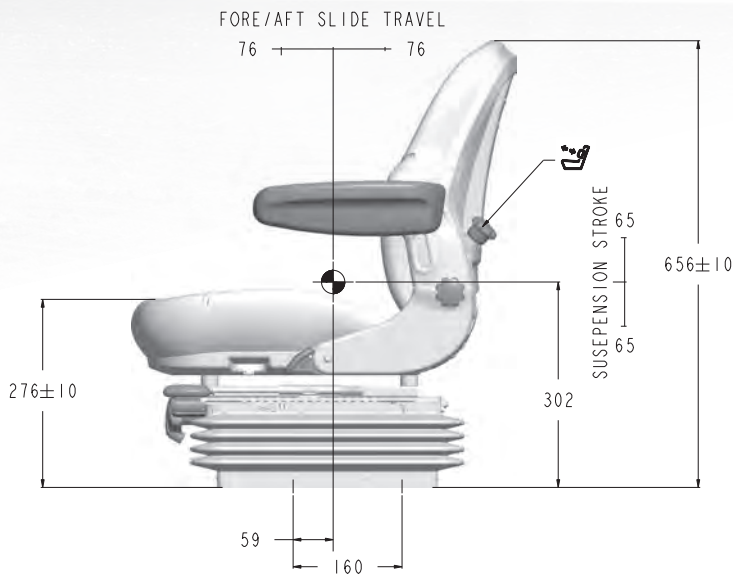

AGRICULTURE

SERIES 3008

The versatile series 3008 suspension seat top offers high-performing comfort features in a cost effective package. Complete with the durable compact mechanical suspension the 3008 is designed to absorb shock and keep drivers healthy and comfortable.

*3008 MODEL SHOWN

	SERIES NUMBER	3008	3008	3008
	PART NUMBER	SA20464.100	SA24121.400	SA20464.102
SEAT TOP	Backrest recline adjustment	•	•	•
	Black PVC cushions	•	–	–
	Fabriform cushions (pour in place)	–	•	•
	Lumbar - mechanical	•	•	•
SUSPENSION	Compact Mechanical	•	•	•
	Suspension stroke 130mm	•	•	•
	Manual weight adjust 45- 130kg	•	•	•
	Height adjust 60mm	•	•	•
OTHER FEATURES	Fixed shock absorber	•	•	•
	Armrests - tilt-up and height adjust	•	•	•
	Fore/aft slide adjust 152mm travel	•	•	•
	Combined slide/fore aft isolator	○	○	•
	Operator presence switch	○	○	○
Seat belt	○	○	○	
Document holder	○	○	○	

• STANDARD ○ DEALER FIT OPTION

- RECLINE ADJUSTMENT
- FORE & AFT SLIDE TRAVEL ADJUSTMENT
- LUMBAR ADJUSTMENT

- HEIGHT ADJUSTMENT
- WEIGHT ADJUSTMENT