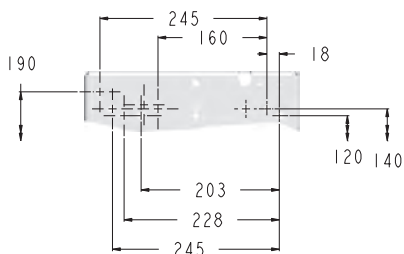

SERIES NUMBER	3008	3008	3008
	PART NUMBER	SA20464.100	SA24121.400	SA20464.102
SEAT TOP	Backrest recline adjustment	•	•	•
	Black PVC cushions	•	–	–
	Fabriform cushions (pour in place)	–	•	•
	Lumbar - mechanical	•	•	•
SUSPENSION	Compact Mechanical	•	•	•
	Suspension stroke 130mm	•	•	•
	Manual weight adjust 45- 130kg	•	•	•
	Height adjust 60mm	•	•	•
OTHER FEATURES	Fixed shock absorber	•	•	•
	Armrests - tilt-up and height adjust	•	•	•
	Fore/aft slide adjust 152mm travel	•	•	•
	Combined slide/fore aft isolator	○	○	•
	Operator presence switch	○	○	○
Seat belt	○	○	○	
Document holder	○	○	○	

• STANDARD ○ DEALER FIT OPTION

- RECLINE ADJUSTMENT
- FORE & AFT SLIDE TRAVEL ADJUSTMENT
- LUMBAR ADJUSTMENT

- HEIGHT ADJUSTMENT
- WEIGHT ADJUSTMENT