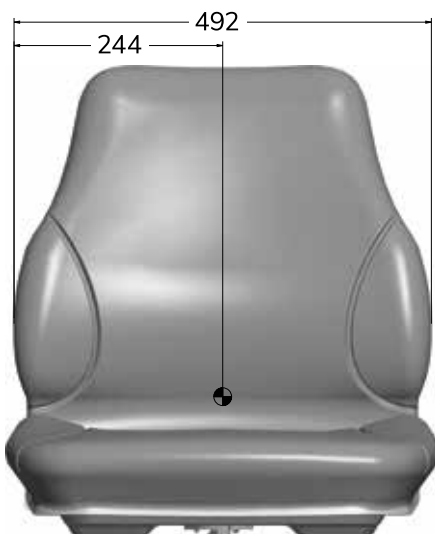

SEARS
SEATING

WORK HARD. WORK COMFORTABLY.

1400

SEAT TOP

1400

WORK HARD. WORK COMFORTABLY.

APPLICATION

Small to medium agriculture equipment, compact construction equipment, turf care or industrial equipment

FEATURES

- Durable, one-piece, cloth Fabriform or molded vinyl cushion
- Simple, innovative aesthetics
- Fixed-back seat
- Ideal for outdoor use

OPTIONS

- Flip up armrests
- Integrated upper backrest
- 2-point seat belt
- Operator presence switch
- Logoed backrest or integrated upper backrest
- Available in a variety of trims and colors