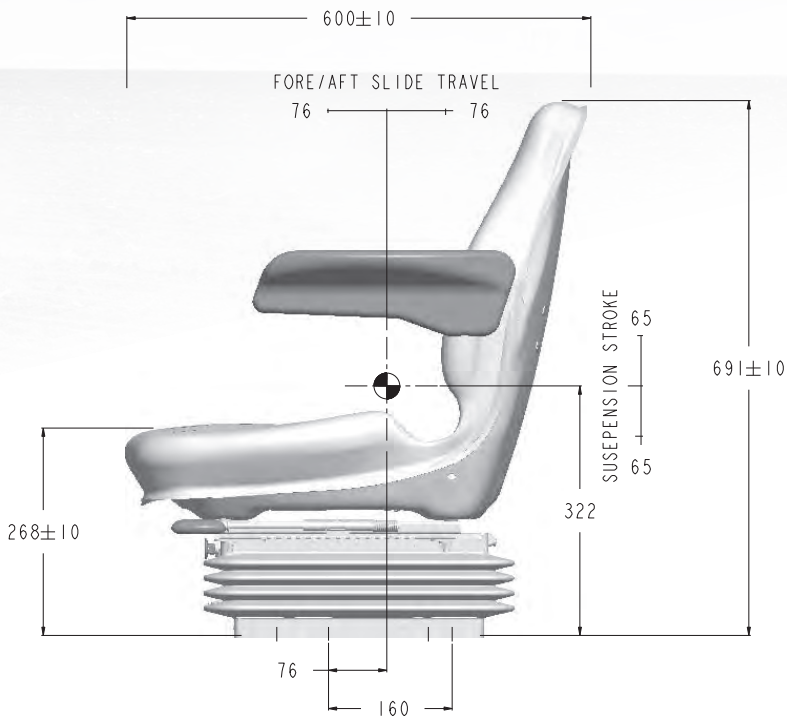

# SERIES 1400

The durable, one-piece mid-back seat top structure of the 1400 seat can be paired with the rugged compact mechanical suspension or the comfort-enhancing compact air suspension.

\*1430 MODEL SHOWN

	SERIES NUMBER	1408	1408	1430	1430	1430
	PART NUMBER	SA22275	SA20463.400	SA20411	SA20403.400	SA26411.400
SEAT TOP	Fixed backrest non-recline	•	•	•	•	•
	Black PVC cushions	•	–	•	–	–
	Fabriform cushions (pour in place)	–	•	–	•	•
SUSPENSION	Compact mechanical	•	•	–	–	–
	Compact air	–	–	•	•	•
	Suspension stroke 130mm	•	•	•	•	•
	Manual weight adjust 45 - 130kg	•	•	–	–	–
	Manual weight adjust 45 - 180kg	–	–	•	•	•
	Height adjust 60mm	•	•	•	•	•
	Fixed shock absorber	•	•	•	•	•
OTHER FEATURES	Armrests - tilt-up	•	•	•	•	•
	Fore/aft slide adjust 152mm travel	•	•	•	•	•
	Combined slide/fore aft isolator	○	○	○	○	•
	Operator presence switch	○	○	○	○	○
	Seat belt	○	○	○	○	○
	Document holder	○	○	○	○	○

• STANDARD ○ DEALER FIT OPTION

FORE & AFT SLIDE TRAVEL ADJUSTMENT

HEIGHT/WEIGHT ADJUSTMENT