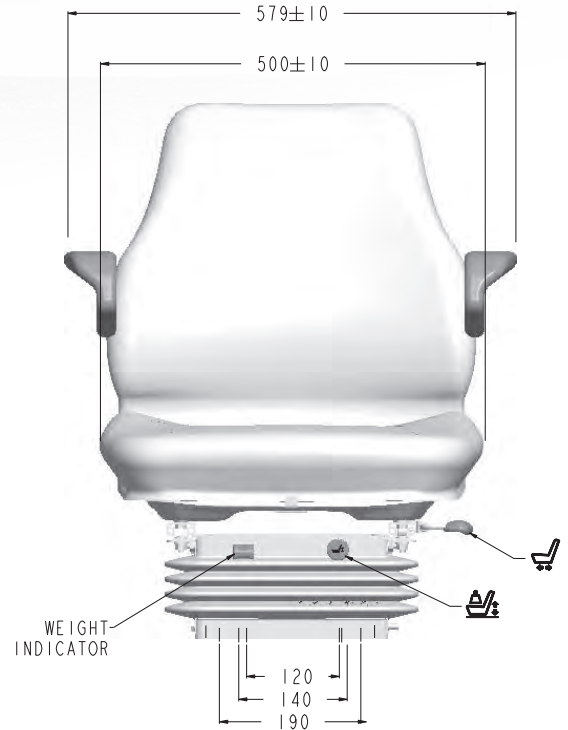

SERIES NUMBER	1408	1408	1430	1430	1430
	PART NUMBER	SA22275	SA20463.400	SA20411	SA20403.400	SA26411.400
SEAT TOP	Fixed backrest non-recline	•	•	•	•	•
	Black PVC cushions	•	–	•	–	–
	Fabriform cushions (pour in place)	–	•	–	•	•
SUSPENSION	Compact mechanical	•	•	–	–	–
	Compact air	–	–	•	•	•
	Suspension stroke 130mm	•	•	•	•	•
	Manual weight adjust 45 - 130kg	•	•	–	–	–
	Manual weight adjust 45 - 180kg	–	–	•	•	•
	Height adjust 60mm	•	•	•	•	•
	Fixed shock absorber	•	•	•	•	•
OTHER FEATURES	Armrests - tilt-up	•	•	•	•	•
	Fore/aft slide adjust 152mm travel	•	•	•	•	•
	Combined slide/fore aft isolator	○	○	○	○	•
	Operator presence switch	○	○	○	○	○
	Seat belt	○	○	○	○	○
	Document holder	○	○	○	○	○

• STANDARD ○ DEALER FIT OPTION

FORE & AFT SLIDE TRAVEL ADJUSTMENT

HEIGHT/WEIGHT ADJUSTMENT