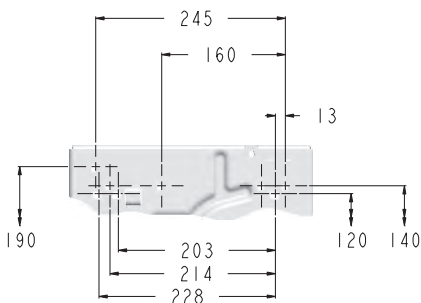

SERIES NUMBER	1408	1408	1430	1430	1430
	PART NUMBER	SA22275	SA20463.400	SA20411	SA20403.400	SA26411.400
SEAT TOP	Fixed backrest non-recline	•	•	•	•	•
	Black PVC cushions	•	–	•	–	–
	Fabriform cushions (pour in place)	–	•	–	•	•
SUSPENSION	Compact mechanical	•	•	–	–	–
	Compact air	–	–	•	•	•
	Suspension stroke 130mm	•	•	•	•	•
	Manual weight adjust 45 - 130kg	•	•	–	–	–
	Manual weight adjust 45 - 180kg	–	–	•	•	•
	Height adjust 60mm	•	•	•	•	•
	Fixed shock absorber	•	•	•	•	•
OTHER FEATURES	Armrests - tilt-up	•	•	•	•	•
	Fore/aft slide adjust 152mm travel	•	•	•	•	•
	Combined slide/fore aft isolator	○	○	○	○	•
	Operator presence switch	○	○	○	○	○
	Seat belt	○	○	○	○	○
	Document holder	○	○	○	○	○

• STANDARD ○ DEALER FIT OPTION

FORE & AFT SLIDE TRAVEL ADJUSTMENT

HEIGHT/WEIGHT ADJUSTMENT