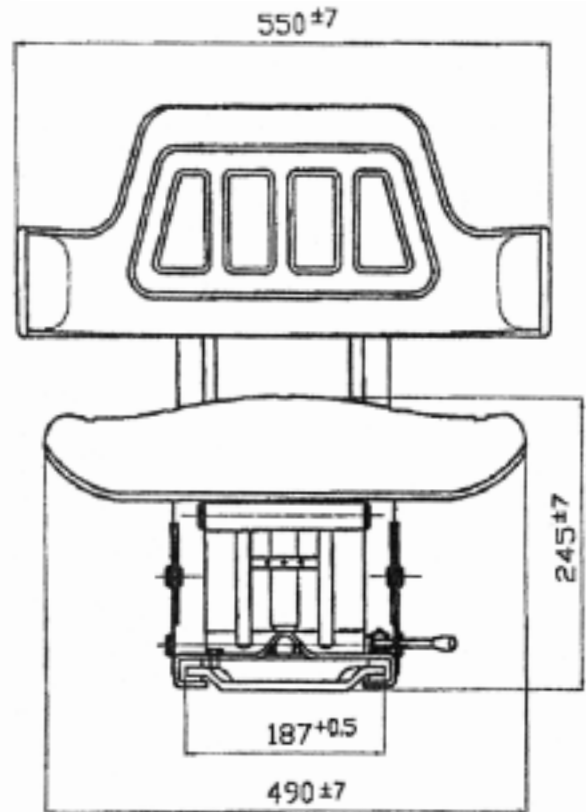

605E

Cushion Materials

- Black Vinyl
- Blue Vinyl