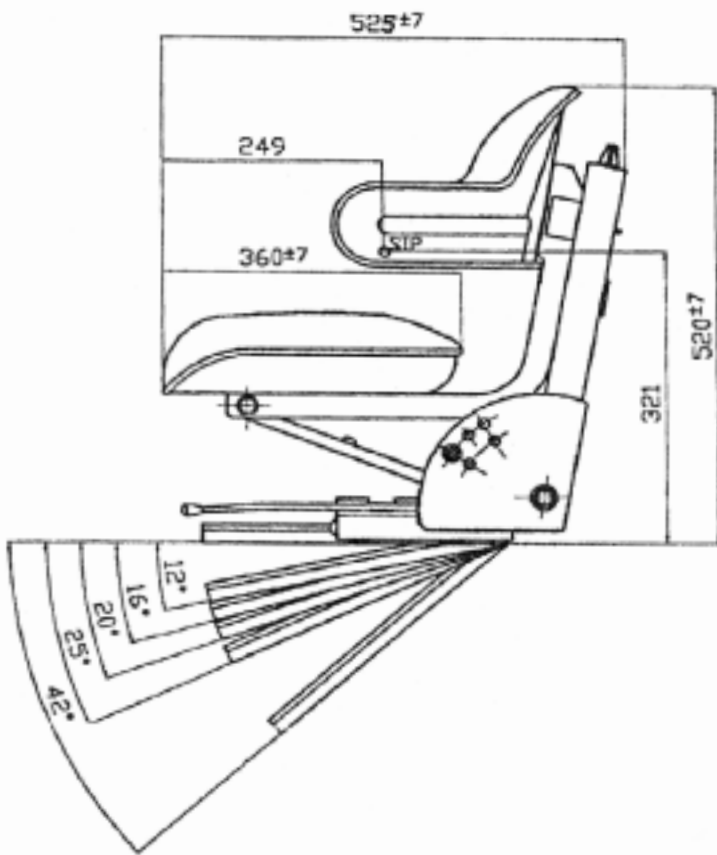

605E

Cushion Materials

- Black Vinyl
- Blue Vinyl