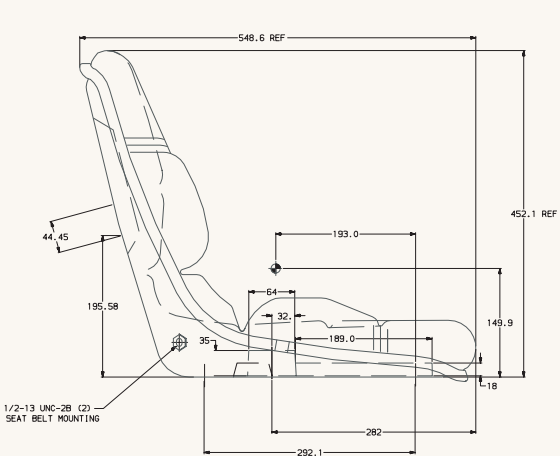

1000E

SEARS SEATING We make the world's best seats.™

U.S.A.: P.O. Box 3667 / Davenport, IA 52808 / Toll-Free: 800 553 3013 / Phone: 563 383 2800 / Fax: 563 383 2819

www.searsseating.com

©2004 Sears Manufacturing Company

0M1029