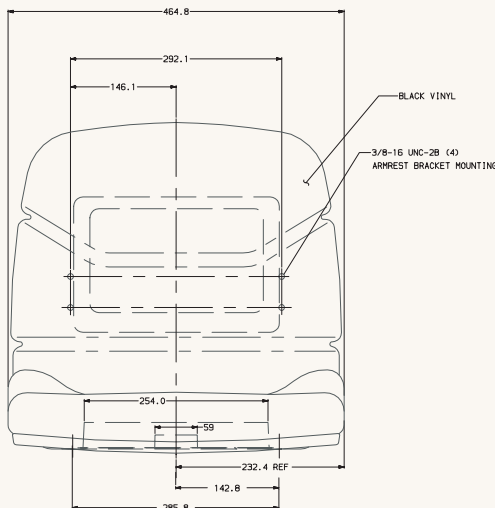

1000E

SEARS SEATING We make the world's best seats.™

U.S.A.: P.O. Box 3667 / Davenport, IA 52808 / Toll-Free: 800 553 3013 / Phone: 563 383 2800 / Fax: 563 383 2819

www.searsseating.com

©2004 Sears Manufacturing Company

0M1029