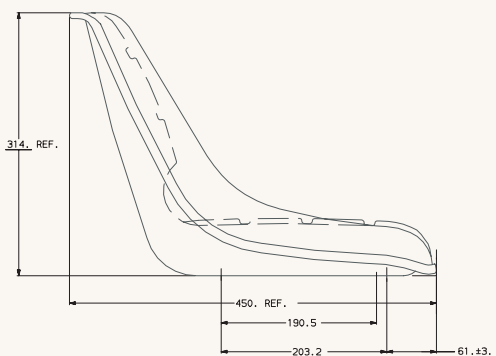

**Options:**

- Slides
- Armrests – 1000 only
- Operator Presence Switch (OPS)
- Fabriform® cloth – 1000

500E

1000E

**Applications:**  
 Lawn & Turf Care Equipment,  
 Forklifts, Utility Tractors &  
 Vehicles, Sweepers, Pavers