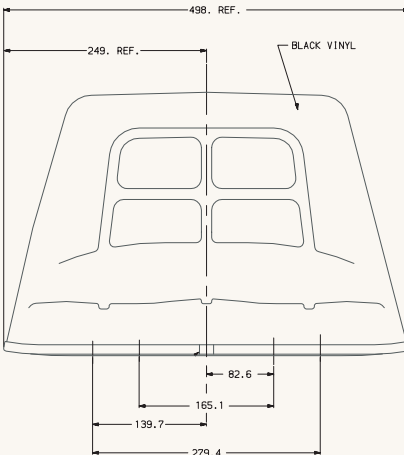

**Options:**

- Slides
- Armrests – 1000 only
- Operator Presence Switch (OPS)
- Fabriform® cloth – 1000

500E

1000E

**Applications:**  
 Lawn & Turf Care Equipment,  
 Forklifts, Utility Tractors &  
 Vehicles, Sweepers, Pavers