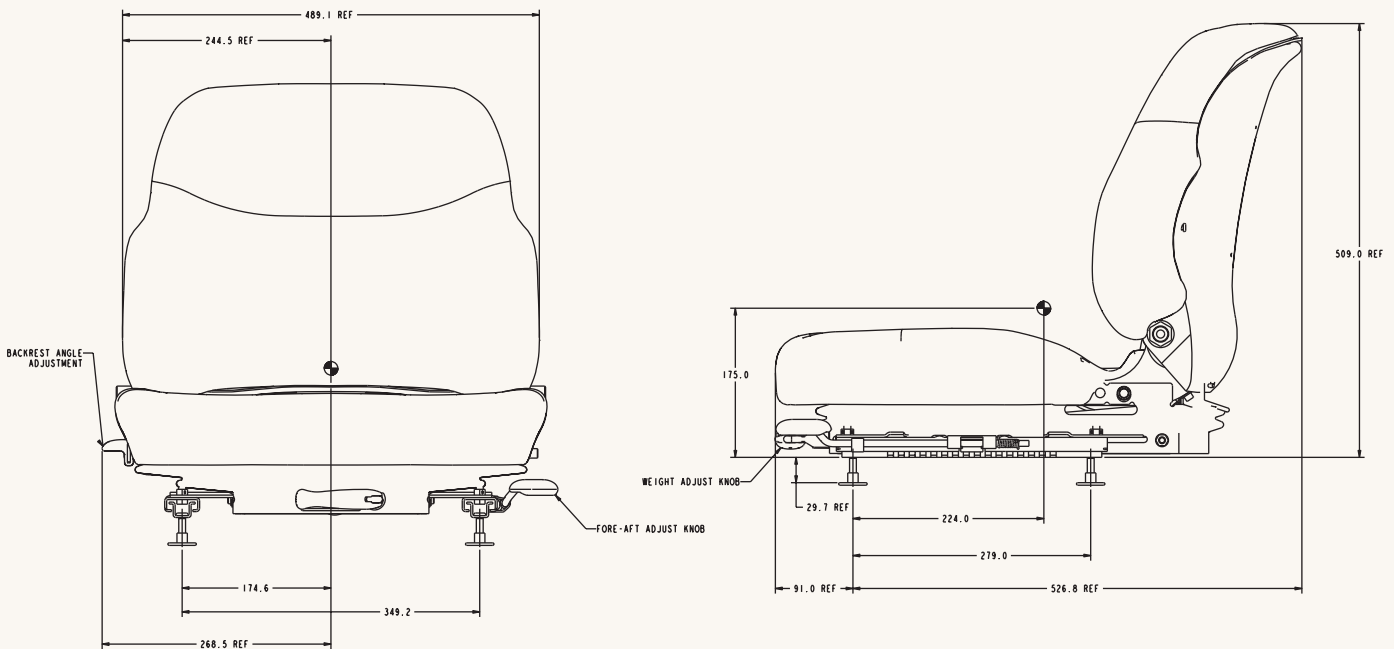

I500 – Gray Cloth
I500E/T – Black Vinyl/Swivel
I500/T – Gray cloth/Swivel

- Low profile full torsion spring suspension
 - Suspension stroke — 40mm
 - Weight adjust
 - Fore/aft slide adjust
 - Suspension cover
 - Operator presence switch
- Ergonomic contoured comfort cushions
 - Built-in “arm hooks” in back cushion
 - Quick release for easy service
- Recliner

Options:

- Hip restraints
- Cloth Cushions
- Vinyl Cushions (E)
- Integrated Swivel (T)

Applications:

Forklift Trucks, Small Construction Equipment

I500E

SEARS SEATING We make the world's best seats.™

U.S.A.: P.O. Box 3667 / Davenport, IA 52808 / Toll-Free: 800 553 3013 / Phone: 563 383 2800 / Fax: 563 383 2819
 www.searsseating.com