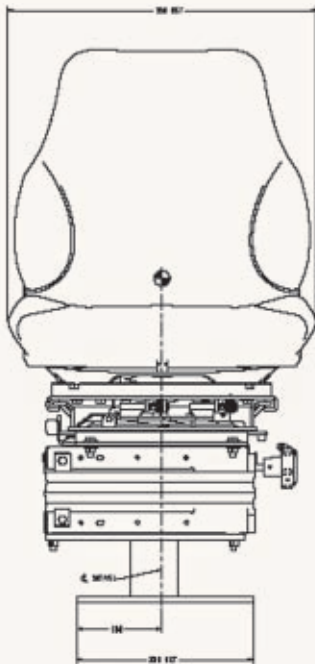

Applications:
Backhoe Loaders