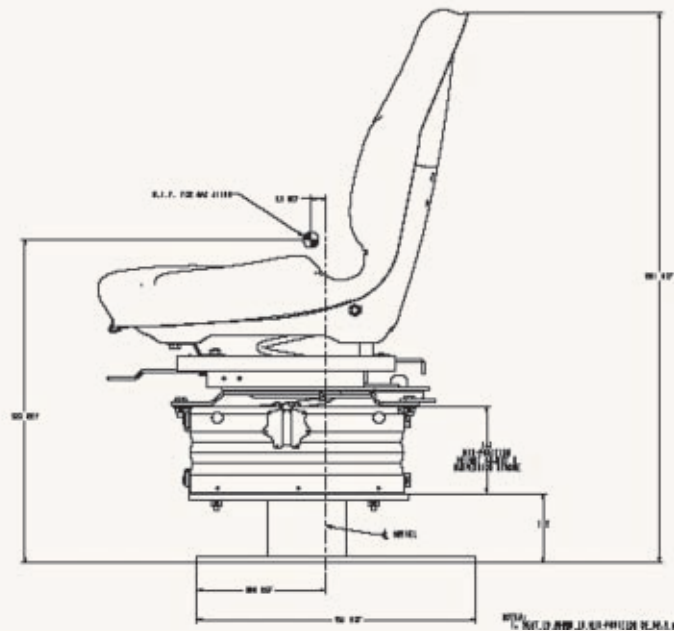

Applications:
Backhoe Loaders